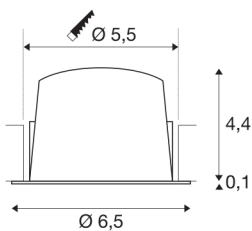

TECHNICAL DATA

Item no.:	1005539
Secondary power / secondary voltage	200mA
Height	4.5 cm
Diameter	6.5 cm
Installation diameter	5.5 cm
Installation depth	11 cm
Net weight	0.09 kg
Gross weight	0.096 kg
IP Code	IP 20 / IP 44
Safety class	III
Impact resistance class	IK02
Impact resistance	0,2 Joule
Assembly	Recessed
Assembly details	Ceiling
Wattage	7 W
Lumen	730 lm
Colour temperature	4000 Kelvin
Beam angle	40 °
Color	black
CRI	90
UGR ≤	22
LXXBXX data	L80B50