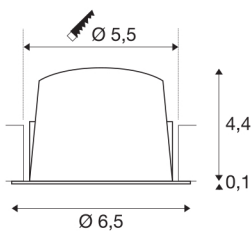

TECHNICAL DATA

Item no.:	1005541
Secondary power / secondary voltage	200mA
Height	4.5 cm
Diameter	6.5 cm
Installation diameter	5.5 cm
Installation depth	11 cm
Net weight	0.09 kg
Gross weight	0.096 kg
IP Code	IP 20 / IP 44
Safety class	III
Impact resistance class	IK02
Impact resistance	0,2 Joule
Assembly	Recessed
Assembly details	Ceiling
Wattage	7 W
Lumen	710 lm
Colour temperature	4000 Kelvin
Beam angle	55 °
Color	black
CRI	90
UGR ≤	25
LXXBXX data	L80B50