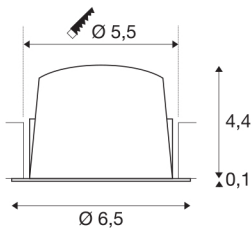

TECHNICAL DATA

Item no.:	1005543
Secondary power / secondary voltage	200mA
Height	4.5 cm
Diameter	6.5 cm
Installation diameter	5.5 cm
Installation depth	11 cm
Net weight	0.09 kg
Gross weight	0.096 kg
IP Code	IP 20 / IP 44
Safety class	III
Impact resistance class	IK02
Impact resistance	0,2 Joule
Assembly	Recessed
Assembly details	Ceiling
Wattage	7 W
Lumen	740 lm
Colour temperature	4000 Kelvin
Beam angle	55 °
Color	black
CRI	90
UGR ≤	25
LXXBXX data	L80B50