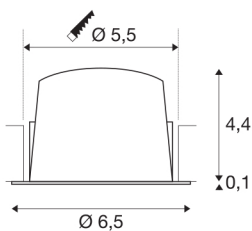

TECHNICAL DATA

Item no.:	1005544
Secondary power / secondary voltage	200mA
Height	4.5 cm
Diameter	6.5 cm
Installation diameter	5.5 cm
Installation depth	11 cm
Net weight	0.09 kg
Gross weight	0.096 kg
IP Code	IP 20 / IP 44
Safety class	III
Impact resistance class	IK02
Impact resistance	0,2 Joule
Assembly	Recessed
Assembly details	Ceiling
Wattage	7 W
Lumen	720 lm
Colour temperature	4000 Kelvin
Beam angle	20 °
Color	white
CRI	90
UGR ≤	16
LXXBXX data	L80B50