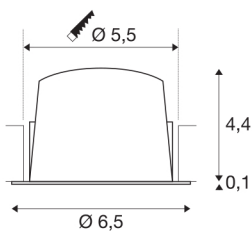

TECHNICAL DATA

Item no.:	1005545
Secondary power / secondary voltage	200mA
Height	4.5 cm
Diameter	6.5 cm
Installation diameter	5.5 cm
Installation depth	11 cm
Net weight	0.09 kg
Gross weight	0.096 kg
IP Code	IP 20 / IP 44
Safety class	III
Impact resistance class	IK02
Impact resistance	0,2 Joule
Assembly	Recessed
Assembly details	Ceiling
Wattage	7 W
Lumen	750 lm
Colour temperature	4000 Kelvin
Beam angle	20 °
Color	white
CRI	90
UGR ≤	16
LXXBXX data	L80B50