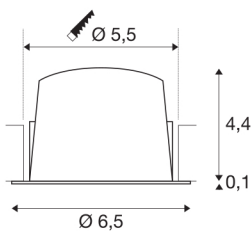

NUMINOS® XS

white / chrome recessed ceiling light, 4000K 20°

Design, technology and function in perfection: NUMINOS is the light system from SLV that combines everything. This way, you can experience a thousand lighting design possibilities with different downlights and spotlights. Also with the NUMINOS® XS recessed ceiling light, which convinces with the best workmanship and lighting quality. Ideal for unobtrusive, modern and space-saving lighting that draws the focus to objects or the room. This means that easy installation is a mere formality. When do you choose NUMINOS ® from SLV?

TECHNICAL DATA

Item no.:	1005546
Secondary power / secondary voltage	200mA
Height	4.5 cm
Diameter	6.5 cm
Installation diameter	5.5 cm
Installation depth	11 cm
Net weight	0.09 kg
Gross weight	0.096 kg
IP Code	IP 20 / IP 44
Safety class	III
Impact resistance class	IK02
Impact resistance	0,2 Joule
Assembly	Recessed
Assembly details	Ceiling
Wattage	7 W
Lumen	750 lm
Colour temperature	4000 Kelvin
Beam angle	20 °
Color	white
CRI	90
UGR ≤	16
LXXBXX data	L80B50