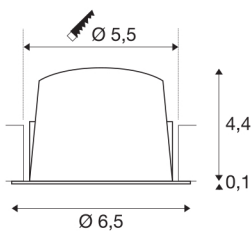

TECHNICAL DATA

Item no.:	1005547
Secondary power / secondary voltage	200mA
Height	4.5 cm
Diameter	6.5 cm
Installation diameter	5.5 cm
Installation depth	11 cm
Net weight	0.09 kg
Gross weight	0.096 kg
IP Code	IP 20 / IP 44
Safety class	III
Impact resistance class	IK02
Impact resistance	0,2 Joule
Assembly	Recessed
Assembly details	Ceiling
Wattage	7 W
Lumen	700 lm
Colour temperature	4000 Kelvin
Beam angle	40 °
Color	white
CRI	90
UGR ≤	22
LXXBXX data	L80B50