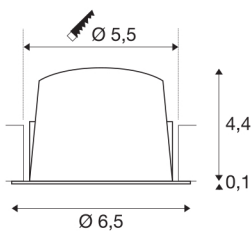

NUMINOS® XS

white recessed ceiling light, 4000K 40°

NUMINOS is the best possible coordinated light system from SLV that combines function, design and technology. This way, you can experience a thousand lighting design possibilities with different downlights and spotlights. This also includes NUMINOS® XS, which impresses as a recessed ceiling light with the best workmanship and lighting quality. Ideal for unobtrusive, modern and space-saving lighting that draws the focus to objects or the room. Installation is then done in no time at all. When to choose NUMINOS from SLV – modular diversity awaits you.

TECHNICAL DATA

Item no.:	1005548
Secondary power / secondary voltage	200mA
Height	4.5 cm
Diameter	6.5 cm
Installation diameter	5.5 cm
Installation depth	11 cm
Net weight	0.09 kg
Gross weight	0.096 kg
IP Code	IP 20 / IP 44
Safety class	III
Impact resistance class	IK02
Impact resistance	0,2 Joule
Assembly	Recessed
Assembly details	Ceiling
Wattage	7 W
Lumen	730 lm
Colour temperature	4000 Kelvin
Beam angle	40 °
Color	white
CRI	90
UGR ≤	22
LXXBXX data	L80B50