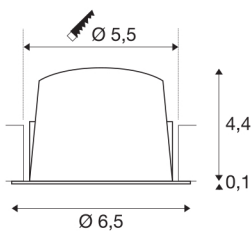

NUMINOS® XS

white / chrome recessed ceiling light, 4000K 40°

The NUMINOS light system from SLV skilfully combines function, design and technology. With a variety of downlights and spotlights, you provide a thousand lighting design options. Also with the NUMINOS® XS recessed ceiling light, which convinces with the best workmanship and lighting quality. Ideal for unobtrusive, modern and space-saving lighting that draws the focus to objects or the room. This means that simple installation is a mere formality. When to choose NUMINOS from SLV – modular diversity awaits you.

TECHNICAL DATA

Item no.:	1005549
Secondary power / secondary voltage	200mA
Height	4.5 cm
Diameter	6.5 cm
Installation diameter	5.5 cm
Installation depth	11 cm
Net weight	0.09 kg
Gross weight	0.096 kg
IP Code	IP 20 / IP 44
Safety class	III
Impact resistance class	IK02
Impact resistance	0,2 Joule
Assembly	Recessed
Assembly details	Ceiling
Wattage	7 W
Lumen	730 lm
Colour temperature	4000 Kelvin
Beam angle	40 °
Color	white
CRI	90
UGR ≤	22
LXXBXX data	L80B50