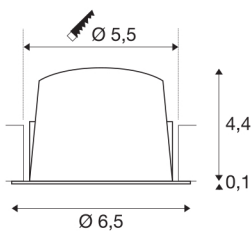

NUMINOS® XS

white / black recessed ceiling light, 4000K 55°

NUMINOS is the best possible coordinated light system from SLV that combines function, design and technology. The diverse downlights and spotlights make a thousand lighting design options possible. Like with the NUMINOS® XS recessed ceiling light, which impresses with its high-quality workmanship and light. Ideal for discreet, modern and space-saving lighting that directs the accent to objects or the room. This means that easy installation is a mere formality. When will you choose SLV's modular variety?

TECHNICAL DATA

Item no.:	1005550
Secondary power / secondary voltage	200mA
Height	4.5 cm
Diameter	6.5 cm
Installation diameter	5.5 cm
Installation depth	11 cm
Net weight	0.09 kg
Gross weight	0.096 kg
IP Code	IP 20 / IP 44
Safety class	III
Impact resistance class	IK02
Impact resistance	0,2 Joule
Assembly	Recessed
Assembly details	Ceiling
Wattage	7 W
Lumen	710 lm
Colour temperature	4000 Kelvin
Beam angle	55 °
Color	white
CRI	90
UGR ≤	25
LXXBXX data	L80B50