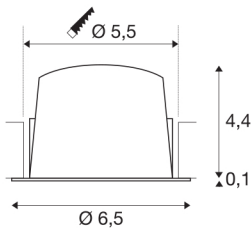

TECHNICAL DATA

Item no.:	1005551
Secondary power / secondary voltage	200mA
Height	4.5 cm
Diameter	6.5 cm
Installation diameter	5.5 cm
Installation depth	11 cm
Net weight	0.09 kg
Gross weight	0.096 kg
IP Code	IP 20 / IP 44
Safety class	III
Impact resistance class	IK02
Impact resistance	0,2 Joule
Assembly	Recessed
Assembly details	Ceiling
Wattage	7 W
Lumen	740 lm
Colour temperature	4000 Kelvin
Beam angle	55 °
Color	white
CRI	90
UGR ≤	25
LXXBXX data	L80B50