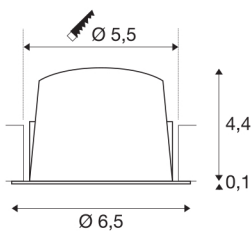

NUMINOS® XS

white / chrome recessed ceiling light, 4000K 55°

Design, technology and function in perfection: NUMINOS is the light system from SLV that combines everything. With different downlights and spotlights, you provide a thousand lighting design possibilities. Also with the NUMINOS® XS recessed ceiling light, which convinces with the best workmanship and lighting quality. In this way, you can create unobtrusive, modern and space-saving lighting that draws the focus to objects or the room. Installation is then done in no time at all. When will you choose SLV's modular variety?

TECHNICAL DATA

Item no.:	1005552
Secondary power / secondary voltage	200mA
Height	4.5 cm
Diameter	6.5 cm
Installation diameter	5.5 cm
Installation depth	11 cm
Net weight	0.09 kg
Gross weight	0.096 kg
IP Code	IP 20 / IP 44
Safety class	III
Impact resistance class	IK02
Impact resistance	0,2 Joule
Assembly	Recessed
Assembly details	Ceiling
Wattage	7 W
Lumen	740 lm
Colour temperature	4000 Kelvin
Beam angle	55 °
Color	white
CRI	90
UGR ≤	25
LXXBXX data	L80B50