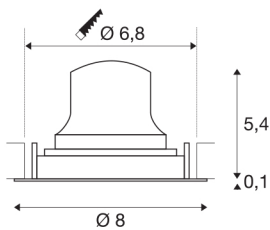

TECHNICAL DATA

Item no.:	1005553
Secondary power / secondary voltage	200mA
Height	5.5 cm
Diameter	8 cm
Installation diameter	6.8 cm
Installation depth	11 cm
Net weight	0.11 kg
Gross weight	0.118 kg
IP Code	IP 20
Safety class	III
Impact resistance class	IK02
Impact resistance	0,2 Joule
Assembly	Recessed
Assembly details	Ceiling
Wattage	7 W
Lumen	640 lm
Colour temperature	2700 Kelvin
Beam angle	20 °
Color	black
CRI	90
UGR ≤	16
LXXBXX data	L80B50