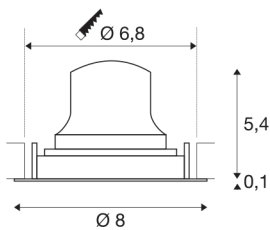

NUMINOS® MOVE XS

black / white recessed ceiling light, 2700K 20°

NUMINOS is the best possible coordinated light system from SLV that combines function, design and technology. The different downlights and spotlights make a thousand lighting design options possible. Like with the NUMINOS® MOVE XS recessed ceiling light, which impresses with its high-quality workmanship and light. Ideal for harmonious, modern and space-saving lighting that directs the accent to objects or the room. Installation is then done in no time at all. When will you choose SLV's modular variety?

TECHNICAL DATA

Item no.:	1005554
Secondary power / secondary voltage	200mA
Height	5.5 cm
Diameter	8 cm
Installation diameter	6.8 cm
Installation depth	11 cm
Net weight	0.11 kg
Gross weight	0.118 kg
IP Code	IP 20
Safety class	III
Impact resistance class	IK02
Impact resistance	0,2 Joule
Assembly	Recessed
Assembly details	Ceiling
Wattage	7 W
Lumen	670 lm
Colour temperature	2700 Kelvin
Beam angle	20 °
Color	black
CRI	90
UGR ≤	16
LXXBXX data	L80B50