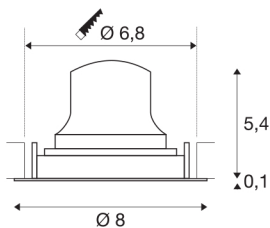

## TECHNICAL DATA

Item no.:	1005555
Secondary power / secondary voltage	200mA
Height	5.5 cm
Diameter	8 cm
Installation diameter	6.8 cm
Installation depth	11 cm
Net weight	0.11 kg
Gross weight	0.118 kg
IP Code	IP 20
Safety class	III
Impact resistance class	IK02
Impact resistance	0,2 Joule
Assembly	Recessed
Assembly details	Ceiling
Wattage	7 W
Lumen	670 lm
Colour temperature	2700 Kelvin
Beam angle	20 °
Color	black
CRI	90
UGR ≤	16
LXXBXX data	L80B50