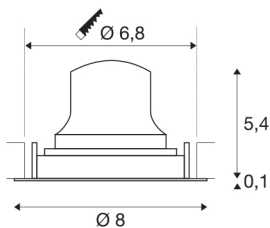

## NUMINOS® MOVE XS

black recessed ceiling light, 2700K 40°

NUMINOS is the optimally coordinated light system from SLV that combines function, design and technology. The different downlights and spotlights make a thousand lighting design options possible. Also with the NUMINOS® MOVE XS recessed ceiling light, which convinces with the best workmanship and lighting quality. In this way, you can create discreet, modern and space-saving lighting that draws the focus to objects or the room. Installation is then done in no time at all. When to choose NUMINOS from SLV – modular diversity awaits you.

## TECHNICAL DATA

Item no.:	1005556
Secondary power / secondary voltage	200mA
Height	5.5 cm
Diameter	8 cm
Installation diameter	6.8 cm
Installation depth	11 cm
Net weight	0.11 kg
Gross weight	0.118 kg
IP Code	IP 20
Safety class	III
Impact resistance class	IK02
Impact resistance	0,2 Joule
Assembly	Recessed
Assembly details	Ceiling
Wattage	7 W
Lumen	620 lm
Colour temperature	2700 Kelvin
Beam angle	40 °
Color	black
CRI	90
UGR ≤	22
LXXBXX data	L80B50