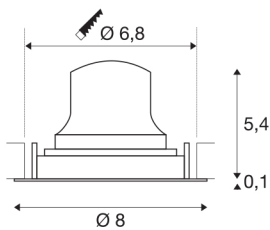

NUMINOS® MOVE XS

black / white recessed ceiling light, 2700K 40°

The NUMINOS light system from SLV combines technology, design and functionality like no other. With various downlights and spotlights, you provide a thousand lighting design options. This also includes NUMINOS® MOVE XS, which impresses as a recessed ceiling light with the best workmanship and lighting quality. Ideal for harmonious, modern and space-saving lighting that directs the accent to objects or the room. Installation is then done in no time at all. When do you choose NUMINOS ® from SLV?

TECHNICAL DATA

Item no.:	1005557
Secondary power / secondary voltage	200mA
Height	5.5 cm
Diameter	8 cm
Installation diameter	6.8 cm
Installation depth	11 cm
Net weight	0.11 kg
Gross weight	0.118 kg
IP Code	IP 20
Safety class	III
Impact resistance class	IK02
Impact resistance	0,2 Joule
Assembly	Recessed
Assembly details	Ceiling
Wattage	7 W
Lumen	650 lm
Colour temperature	2700 Kelvin
Beam angle	40 °
Color	black
CRI	90
UGR ≤	22
LXXBXX data	L80B50