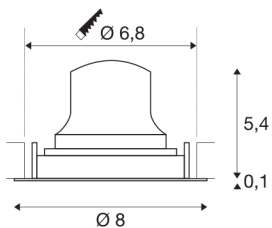

NUMINOS® MOVE XS

black / chrome recessed ceiling light, 2700K 40°

NUMINOS is the best possible coordinated light system from SLV that combines function, design and technology. The different downlights and spotlights make a thousand lighting design options possible. This also includes NUMINOS® MOVE XS, which impresses as a recessed ceiling light with the best workmanship and lighting quality. Ideal for harmonious, modern and space-saving lighting that directs the accent to objects or the room. Installation is then done in no time at all. When do you choose NUMINOS ® from SLV?

TECHNICAL DATA

Item no.:	1005558
Secondary power / secondary voltage	200mA
Height	5.5 cm
Diameter	8 cm
Installation diameter	6.8 cm
Installation depth	11 cm
Net weight	0.11 kg
Gross weight	0.118 kg
IP Code	IP 20
Safety class	III
Impact resistance class	IK02
Impact resistance	0,2 Joule
Assembly	Recessed
Assembly details	Ceiling
Wattage	7 W
Lumen	650 lm
Colour temperature	2700 Kelvin
Beam angle	40 °
Color	black
CRI	90
UGR ≤	22
LXXBXX data	L80B50