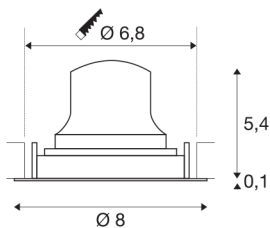

NUMINOS® MOVE XS

black recessed ceiling light, 2700K 55°

The NUMINOS light system from SLV perfectly combines function, design and technology. With different downlights and spotlights, you provide a thousand lighting design possibilities. Also with the NUMINOS® MOVE XS recessed ceiling light, which convinces with the best workmanship and lighting quality. Ideal for discreet, modern and space-saving lighting that draws the focus to objects or the room. This means that easy installation is a mere formality. When to choose NUMINOS from SLV – modular diversity awaits you.

TECHNICAL DATA

Item no.:	1005559
Secondary power / secondary voltage	200mA
Height	5.5 cm
Diameter	8 cm
Installation diameter	6.8 cm
Installation depth	11 cm
Net weight	0.11 kg
Gross weight	0.118 kg
IP Code	IP 20
Safety class	III
Impact resistance class	IK02
Impact resistance	0,2 Joule
Assembly	Recessed
Assembly details	Ceiling
Wattage	7 W
Lumen	640 lm
Colour temperature	2700 Kelvin
Beam angle	55 °
Color	black
CRI	90
UGR ≤	25
LXXBXX data	L80B50