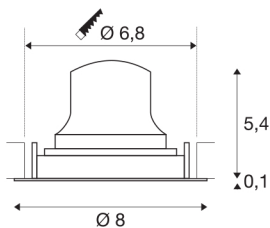

NUMINOS® MOVE XS

black / white recessed ceiling light, 2700K 55°

The NUMINOS light system from SLV perfectly combines function, design and technology. With different downlights and spotlights, you can experience a thousand lighting design possibilities. Like with the NUMINOS® MOVE XS recessed ceiling light, which impresses with its high-quality workmanship and light. Ideal for unobtrusive, modern and space-saving lighting that draws the focus to objects or the room. Installation is then done in no time at all. When to choose NUMINOS from SLV – modular diversity awaits you.

TECHNICAL DATA

Item no.:	1005560
Secondary power / secondary voltage	200mA
Height	5.5 cm
Diameter	8 cm
Installation diameter	6.8 cm
Installation depth	11 cm
Net weight	0.11 kg
Gross weight	0.118 kg
IP Code	IP 20
Safety class	III
Impact resistance class	IK02
Impact resistance	0,2 Joule
Assembly	Recessed
Assembly details	Ceiling
Wattage	7 W
Lumen	670 lm
Colour temperature	2700 Kelvin
Beam angle	55 °
Color	black
CRI	90
UGR ≤	25
LXXBXX data	L80B50