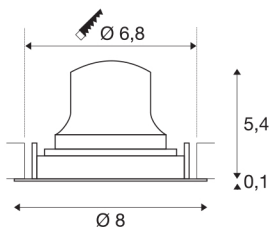

TECHNICAL DATA

Item no.:	1005562
Secondary power / secondary voltage	200mA
Height	5.5 cm
Diameter	8 cm
Installation diameter	6.8 cm
Installation depth	11 cm
Net weight	0.11 kg
Gross weight	0.118 kg
IP Code	IP 20
Safety class	III
Impact resistance class	IK02
Impact resistance	0,2 Joule
Assembly	Recessed
Assembly details	Ceiling
Wattage	7 W
Lumen	640 lm
Colour temperature	2700 Kelvin
Beam angle	20 °
Color	white
CRI	90
UGR ≤	16
LXXBXX data	L80B50