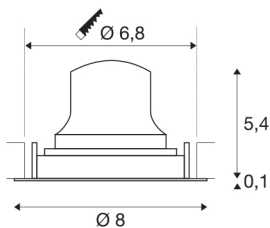

## NUMINOS® MOVE XS

white recessed ceiling light, 2700K 20°

NUMINOS is the perfectly coordinated light system from SLV that combines function, design and technology. This way, you can experience a thousand lighting design possibilities with different downlights and spotlights. Also with the NUMINOS® MOVE XS recessed ceiling light, which convinces with the best workmanship and lighting quality. Ideal for discreet, modern and space-saving lighting that directs the accent to objects or the room. This means that simple installation is a mere formality. When will you choose SLV's modular variety?

## TECHNICAL DATA

Item no.:	1005563
Secondary power / secondary voltage	200mA
Height	5.5 cm
Diameter	8 cm
Installation diameter	6.8 cm
Installation depth	11 cm
Net weight	0.11 kg
Gross weight	0.118 kg
IP Code	IP 20
Safety class	III
Impact resistance class	IK02
Impact resistance	0,2 Joule
Assembly	Recessed
Assembly details	Ceiling
Wattage	7 W
Lumen	670 lm
Colour temperature	2700 Kelvin
Beam angle	20 °
Color	white
CRI	90
UGR ≤	16
LXXBXX data	L80B50