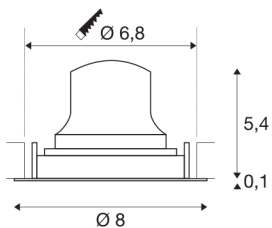

## NUMINOS® MOVE XS

white / chrome recessed ceiling light, 2700K 20°

The NUMINOS light system from SLV skilfully combines function, design and technology. With different downlights and spotlights, you can experience a thousand lighting design possibilities. Also with the NUMINOS® MOVE XS recessed ceiling light, which convinces with the best workmanship and lighting quality. Ideal for unobtrusive, modern and space-saving lighting that draws the focus to objects or the room. Installation is then done in no time at all. When to choose NUMINOS from SLV – modular diversity awaits you.

## TECHNICAL DATA

Item no.:	1005564
Secondary power / secondary voltage	200mA
Height	5.5 cm
Diameter	8 cm
Installation diameter	6.8 cm
Installation depth	11 cm
Net weight	0.11 kg
Gross weight	0.118 kg
IP Code	IP 20
Safety class	III
Impact resistance class	IK02
Impact resistance	0,2 Joule
Assembly	Recessed
Assembly details	Ceiling
Wattage	7 W
Lumen	670 lm
Colour temperature	2700 Kelvin
Beam angle	20 °
Color	white
CRI	90
UGR ≤	16
LXXBXX data	L80B50