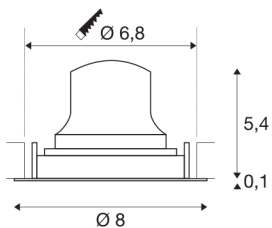

NUMINOS® MOVE XS

white / black recessed ceiling light, 2700K 40°

NUMINOS is the optimally coordinated light system from SLV that combines function, design and technology. The various downlights and spotlights make a thousand lighting design options possible. Like with the NUMINOS® MOVE XS recessed ceiling light, which impresses with its high-quality workmanship and light. In this way, you can create unobtrusive, modern and space-saving lighting that draws the focus to objects or the room. This means that easy installation is a mere formality. When do you choose NUMINOS® from SLV?

TECHNICAL DATA

Item no.:	1005565
Secondary power / secondary voltage	200mA
Height	5.5 cm
Diameter	8 cm
Installation diameter	6.8 cm
Installation depth	11 cm
Net weight	0.11 kg
Gross weight	0.118 kg
IP Code	IP 20
Safety class	III
Impact resistance class	IK02
Impact resistance	0,2 Joule
Assembly	Recessed
Assembly details	Ceiling
Wattage	7 W
Lumen	620 lm
Colour temperature	2700 Kelvin
Beam angle	40 °
Color	white
CRI	90
UGR ≤	22
LXXBXX data	L80B50