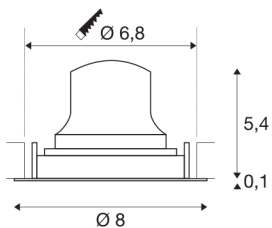

NUMINOS® MOVE XS

white recessed ceiling light, 2700K 40°

The NUMINOS light system from SLV perfectly combines function, design and technology. This way, you can experience a thousand lighting design possibilities with different downlights and spotlights. Like with the NUMINOS® MOVE XS recessed ceiling light, which impresses with its high-quality workmanship and light. In this way, you can create discreet, modern and space-saving lighting that draws the focus to objects or the room. Installation is then done in no time at all. When will you choose SLV's modular variety?

TECHNICAL DATA

Item no.:	1005566
Secondary power / secondary voltage	200mA
Height	5.5 cm
Diameter	8 cm
Installation diameter	6.8 cm
Installation depth	11 cm
Net weight	0.11 kg
Gross weight	0.118 kg
IP Code	IP 20
Safety class	III
Impact resistance class	IK02
Impact resistance	0,2 Joule
Assembly	Recessed
Assembly details	Ceiling
Wattage	7 W
Lumen	650 lm
Colour temperature	2700 Kelvin
Beam angle	40 °
Color	white
CRI	90
UGR ≤	22
LXXBXX data	L80B50