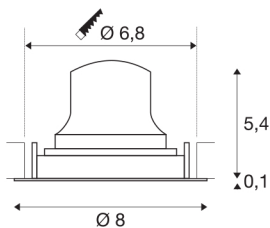

NUMINOS® MOVE XS

white / chrome recessed ceiling light, 2700K 40°

Design, technology and function in perfection: NUMINOS is the light system from SLV that combines everything. With a variety of downlights and spotlights, you can experience a thousand lighting design possibilities. This also includes NUMINOS® MOVE XS, which impresses as a recessed ceiling light with the best workmanship and lighting quality. Ideal for unobtrusive, modern and space-saving lighting that draws the focus to objects or the room. This means that simple installation is a mere formality. When will you choose SLV's modular variety?

TECHNICAL DATA

Item no.:	1005567
Secondary power / secondary voltage	200mA
Height	5.5 cm
Diameter	8 cm
Installation diameter	6.8 cm
Installation depth	11 cm
Net weight	0.11 kg
Gross weight	0.118 kg
IP Code	IP 20
Safety class	III
Impact resistance class	IK02
Impact resistance	0,2 Joule
Assembly	Recessed
Assembly details	Ceiling
Wattage	7 W
Lumen	650 lm
Colour temperature	2700 Kelvin
Beam angle	40 °
Color	white
CRI	90
UGR ≤	22
LXXBXX data	L80B50