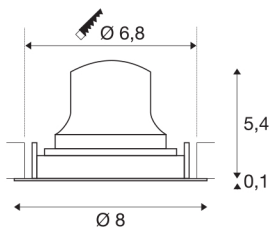

NUMINOS® MOVE XS

white / black recessed ceiling light, 2700K 55°

Design, technology and function in perfection: NUMINOS is the light system from SLV that combines everything. With a variety of downlights and spotlights, you provide a thousand lighting design options. This also includes NUMINOS® MOVE XS, which impresses as a recessed ceiling light with the best workmanship and lighting quality. Ideal for discreet, modern and space-saving lighting that draws the focus to objects or the room. Installation is then done in no time at all. When to choose NUMINOS from SLV – modular diversity awaits you.

TECHNICAL DATA

Item no.:	1005568
Secondary power / secondary voltage	200mA
Height	5.5 cm
Diameter	8 cm
Installation diameter	6.8 cm
Installation depth	11 cm
Net weight	0.11 kg
Gross weight	0.118 kg
IP Code	IP 20
Safety class	III
Impact resistance class	IK02
Impact resistance	0,2 Joule
Assembly	Recessed
Assembly details	Ceiling
Wattage	7 W
Lumen	640 lm
Colour temperature	2700 Kelvin
Beam angle	55 °
Color	white
CRI	90
UGR ≤	25
LXXBXX data	L80B50