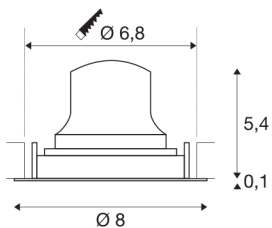

NUMINOS® MOVE XS

white recessed ceiling light, 2700K 55°

The NUMINOS light system from SLV skilfully combines function, design and technology. This way, you can experience a thousand lighting design possibilities with different downlights and spotlights. This also includes NUMINOS® MOVE XS, which impresses as a recessed ceiling light with the best workmanship and lighting quality. Ideal for discreet, modern and space-saving lighting that directs the accent to objects or the room. Installation is then done in no time at all. When to choose NUMINOS from SLV – modular diversity awaits you.

TECHNICAL DATA

Item no.:	1005569
Secondary power / secondary voltage	200mA
Height	5.5 cm
Diameter	8 cm
Installation diameter	6.8 cm
Installation depth	11 cm
Net weight	0.11 kg
Gross weight	0.118 kg
IP Code	IP 20
Safety class	III
Impact resistance class	IK02
Impact resistance	0,2 Joule
Assembly	Recessed
Assembly details	Ceiling
Wattage	7 W
Lumen	670 lm
Colour temperature	2700 Kelvin
Beam angle	55 °
Color	white
CRI	90
UGR ≤	25
LXXBXX data	L80B50