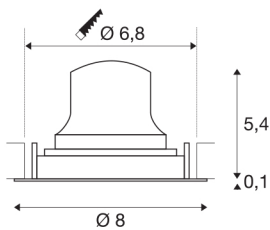

NUMINOS® MOVE XS

white / chrome recessed ceiling light, 2700K 55°

NUMINOS is the best possible coordinated light system from SLV that combines function, design and technology. The various downlights and spotlights make a thousand lighting design options possible. Like with the NUMINOS® MOVE XS recessed ceiling light, which impresses with its high-quality workmanship and light. Ideal for harmonious, modern and space-saving lighting that directs the accent to objects or the room. Installation is then done in no time at all. When do you choose NUMINOS ® from SLV?

TECHNICAL DATA

Item no.:	1005570
Secondary power / secondary voltage	200mA
Height	5.5 cm
Diameter	8 cm
Installation diameter	6.8 cm
Installation depth	11 cm
Net weight	0.11 kg
Gross weight	0.118 kg
IP Code	IP 20
Safety class	III
Impact resistance class	IK02
Impact resistance	0,2 Joule
Assembly	Recessed
Assembly details	Ceiling
Wattage	7 W
Lumen	670 lm
Colour temperature	2700 Kelvin
Beam angle	55 °
Color	white
CRI	90
UGR ≤	25
LXXBXX data	L80B50