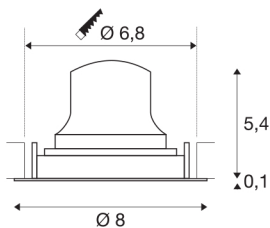

TECHNICAL DATA

Item no.:	1005571
Secondary power / secondary voltage	200mA
Height	5.5 cm
Diameter	8 cm
Installation diameter	6.8 cm
Installation depth	11 cm
Net weight	0.11 kg
Gross weight	0.118 kg
IP Code	IP 20
Safety class	III
Impact resistance class	IK02
Impact resistance	0,2 Joule
Assembly	Recessed
Assembly details	Ceiling
Wattage	7 W
Lumen	700 lm
Colour temperature	3000 Kelvin
Beam angle	20 °
Color	black
CRI	90
UGR ≤	16
LXXBXX data	L80B50