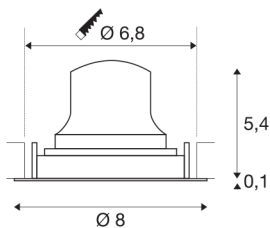

TECHNICAL DATA

Item no.:	1005572
Secondary power / secondary voltage	200mA
Height	5.5 cm
Diameter	8 cm
Installation diameter	6.8 cm
Installation depth	11 cm
Net weight	0.11 kg
Gross weight	0.118 kg
IP Code	IP 20
Safety class	III
Impact resistance class	IK02
Impact resistance	0,2 Joule
Assembly	Recessed
Assembly details	Ceiling
Wattage	7 W
Lumen	730 lm
Colour temperature	3000 Kelvin
Beam angle	20 °
Color	black
CRI	90
UGR ≤	16
LXXBXX data	L80B50