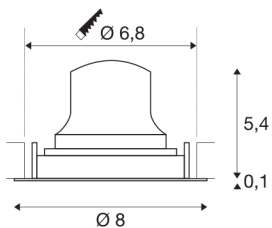

TECHNICAL DATA

Item no.:	1005574
Secondary power / secondary voltage	200mA
Height	5.5 cm
Diameter	8 cm
Installation diameter	6.8 cm
Installation depth	11 cm
Net weight	0.11 kg
Gross weight	0.118 kg
IP Code	IP 20
Safety class	III
Impact resistance class	IK02
Impact resistance	0,2 Joule
Assembly	Recessed
Assembly details	Ceiling
Wattage	7 W
Lumen	670 lm
Colour temperature	3000 Kelvin
Beam angle	40 °
Color	black
CRI	90
UGR ≤	22
LXXBXX data	L80B50