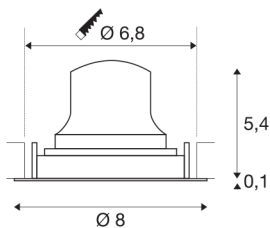

TECHNICAL DATA

Item no.:	1005575
Secondary power / secondary voltage	200mA
Height	5.5 cm
Diameter	8 cm
Installation diameter	6.8 cm
Installation depth	11 cm
Net weight	0.11 kg
Gross weight	0.118 kg
IP Code	IP 20
Safety class	III
Impact resistance class	IK02
Impact resistance	0,2 Joule
Assembly	Recessed
Assembly details	Ceiling
Wattage	7 W
Lumen	700 lm
Colour temperature	3000 Kelvin
Beam angle	40 °
Color	black
CRI	90
UGR ≤	22
LXXBXX data	L80B50