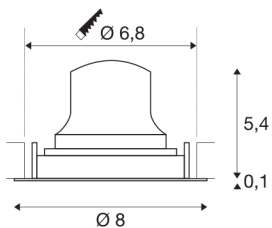

TECHNICAL DATA

| | |
|-------------------------------------|-------------|
| Item no.: | 1005577 |
| Secondary power / secondary voltage | 200mA |
| Height | 5.5 cm |
| Diameter | 8 cm |
| Installation diameter | 6.8 cm |
| Installation depth | 11 cm |
| Net weight | 0.11 kg |
| Gross weight | 0.118 kg |
| IP Code | IP 20 |
| Safety class | III |
| Impact resistance class | IK02 |
| Impact resistance | 0,2 Joule |
| Assembly | Recessed |
| Assembly details | Ceiling |
| Wattage | 7 W |
| Lumen | 690 lm |
| Colour temperature | 3000 Kelvin |
| Beam angle | 55 ° |
| Color | black |
| CRI | 90 |
| UGR ≤ | 25 |
| LXXBXX data | L80B50 |