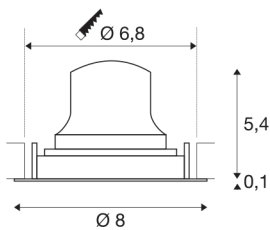

TECHNICAL DATA

Item no.:	1005578
Secondary power / secondary voltage	200mA
Height	5.5 cm
Diameter	8 cm
Installation diameter	6.8 cm
Installation depth	11 cm
Net weight	0.11 kg
Gross weight	0.118 kg
IP Code	IP 20
Safety class	III
Impact resistance class	IK02
Impact resistance	0,2 Joule
Assembly	Recessed
Assembly details	Ceiling
Wattage	7 W
Lumen	720 lm
Colour temperature	3000 Kelvin
Beam angle	55 °
Color	black
CRI	90
UGR ≤	25
LXXBXX data	L80B50