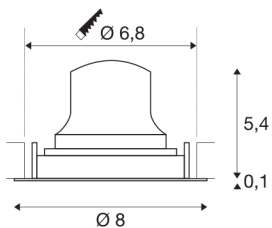

## TECHNICAL DATA

Item no.:	1005581
Secondary power / secondary voltage	200mA
Height	5.5 cm
Diameter	8 cm
Installation diameter	6.8 cm
Installation depth	11 cm
Net weight	0.11 kg
Gross weight	0.118 kg
IP Code	IP 20
Safety class	III
Impact resistance class	IK02
Impact resistance	0,2 Joule
Assembly	Recessed
Assembly details	Ceiling
Wattage	7 W
Lumen	730 lm
Colour temperature	3000 Kelvin
Beam angle	20 °
Color	white
CRI	90
UGR ≤	16
LXXBXX data	L80B50