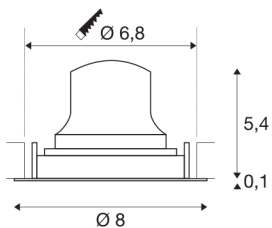

NUMINOS® MOVE XS

white / chrome recessed ceiling light, 3000K 20°

NUMINOS is the perfectly coordinated light system from SLV that combines function, design and technology. With a variety of downlights and spotlights, you can experience a thousand lighting design possibilities. This also includes NUMINOS® MOVE XS, which impresses as a recessed ceiling light with the best workmanship and lighting quality. Ideal for harmonious, modern and space-saving lighting that directs the accent to objects or the room. Installation is then done in no time at all. When to choose NUMINOS from SLV – modular diversity awaits you.

TECHNICAL DATA

Item no.:	1005582
Secondary power / secondary voltage	200mA
Height	5.5 cm
Diameter	8 cm
Installation diameter	6.8 cm
Installation depth	11 cm
Net weight	0.11 kg
Gross weight	0.118 kg
IP Code	IP 20
Safety class	III
Impact resistance class	IK02
Impact resistance	0,2 Joule
Assembly	Recessed
Assembly details	Ceiling
Wattage	7 W
Lumen	730 lm
Colour temperature	3000 Kelvin
Beam angle	20 °
Color	white
CRI	90
UGR ≤	16
LXXBXX data	L80B50