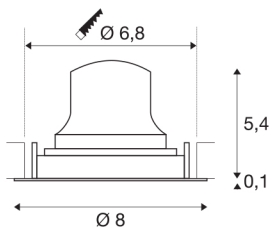

TECHNICAL DATA

Item no.:	1005584
Secondary power / secondary voltage	200mA
Height	5.5 cm
Diameter	8 cm
Installation diameter	6.8 cm
Installation depth	11 cm
Net weight	0.11 kg
Gross weight	0.118 kg
IP Code	IP 20
Safety class	III
Impact resistance class	IK02
Impact resistance	0,2 Joule
Assembly	Recessed
Assembly details	Ceiling
Wattage	7 W
Lumen	700 lm
Colour temperature	3000 Kelvin
Beam angle	40 °
Color	white
CRI	90
UGR ≤	22
LXXBXX data	L80B50