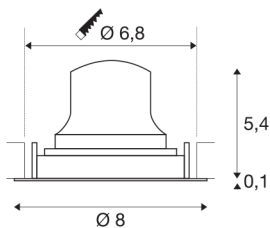

NUMINOS® MOVE XS

white / chrome recessed ceiling light, 3000K 40°

NUMINOS is the best possible coordinated light system from SLV that combines function, design and technology. With a variety of downlights and spotlights, you provide a thousand lighting design options. Also with the NUMINOS® MOVE XS recessed ceiling light, which convinces with the best workmanship and lighting quality. Ideal for discreet, modern and space-saving lighting that directs the accent to objects or the room. This means that simple installation is a mere formality. When will you choose SLV's modular variety?

TECHNICAL DATA

| | |
|-------------------------------------|-------------|
| Item no.: | 1005585 |
| Secondary power / secondary voltage | 200mA |
| Height | 5.5 cm |
| Diameter | 8 cm |
| Installation diameter | 6.8 cm |
| Installation depth | 11 cm |
| Net weight | 0.11 kg |
| Gross weight | 0.118 kg |
| IP Code | IP 20 |
| Safety class | III |
| Impact resistance class | IK02 |
| Impact resistance | 0,2 Joule |
| Assembly | Recessed |
| Assembly details | Ceiling |
| Wattage | 7 W |
| Lumen | 700 lm |
| Colour temperature | 3000 Kelvin |
| Beam angle | 40 ° |
| Color | white |
| CRI | 90 |
| UGR ≤ | 22 |
| LXXBXX data | L80B50 |