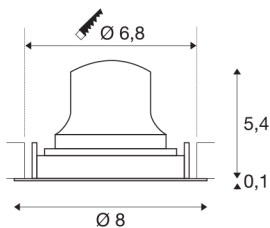

NUMINOS® MOVE XS

white / black recessed ceiling light, 3000K 55°

The NUMINOS light system from SLV combines technology, design and functionality like no other. This way, you can experience a thousand lighting design possibilities with different downlights and spotlights. This also includes NUMINOS® MOVE XS, which impresses as a recessed ceiling light with the best workmanship and lighting quality. Ideal for discreet, modern and space-saving lighting that draws the focus to objects or the room. Installation is then done in no time at all. When will you choose SLV's modular variety?

TECHNICAL DATA

Item no.:	1005586
Secondary power / secondary voltage	200mA
Height	5.5 cm
Diameter	8 cm
Installation diameter	6.8 cm
Installation depth	11 cm
Net weight	0.11 kg
Gross weight	0.118 kg
IP Code	IP 20
Safety class	III
Impact resistance class	IK02
Impact resistance	0,2 Joule
Assembly	Recessed
Assembly details	Ceiling
Wattage	7 W
Lumen	690 lm
Colour temperature	3000 Kelvin
Beam angle	55 °
Color	white
CRI	90
UGR ≤	25
LXXBXX data	L80B50