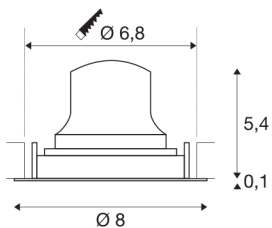

TECHNICAL DATA

Item no.:	1005587
Secondary power / secondary voltage	200mA
Height	5.5 cm
Diameter	8 cm
Installation diameter	6.8 cm
Installation depth	11 cm
Net weight	0.11 kg
Gross weight	0.118 kg
IP Code	IP 20
Safety class	III
Impact resistance class	IK02
Impact resistance	0,2 Joule
Assembly	Recessed
Assembly details	Ceiling
Wattage	7 W
Lumen	720 lm
Colour temperature	3000 Kelvin
Beam angle	55 °
Color	white
CRI	90
UGR ≤	25
LXXBXX data	L80B50