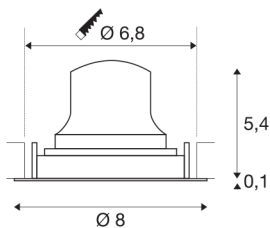

NUMINOS® MOVE XS

white / chrome recessed ceiling light, 3000K 55°

NUMINOS is the best possible coordinated light system from SLV that combines function, design and technology. This way, you can experience a thousand lighting design possibilities with a variety of downlights and spotlights. Like with the NUMINOS® MOVE XS recessed ceiling light, which impresses with its high-quality workmanship and light. Ideal for discreet, modern and space-saving lighting that directs the accent to objects or the room. Installation is then done in no time at all. When do you choose NUMINOS® from SLV?

TECHNICAL DATA

Item no.:	1005588
Secondary power / secondary voltage	200mA
Height	5.5 cm
Diameter	8 cm
Installation diameter	6.8 cm
Installation depth	11 cm
Net weight	0.11 kg
Gross weight	0.118 kg
IP Code	IP 20
Safety class	III
Impact resistance class	IK02
Impact resistance	0,2 Joule
Assembly	Recessed
Assembly details	Ceiling
Wattage	7 W
Lumen	720 lm
Colour temperature	3000 Kelvin
Beam angle	55 °
Color	white
CRI	90
UGR ≤	25
LXXBXX data	L80B50