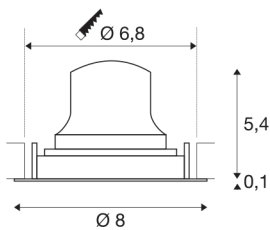

## TECHNICAL DATA

|                                     |             |
|-------------------------------------|-------------|
| Item no.:                           | 1005589     |
| Secondary power / secondary voltage | 200mA       |
| Height                              | 5.5 cm      |
| Diameter                            | 8 cm        |
| Installation diameter               | 6.8 cm      |
| Installation depth                  | 11 cm       |
| Net weight                          | 0.11 kg     |
| Gross weight                        | 0.118 kg    |
| IP Code                             | IP 20       |
| Safety class                        | III         |
| Impact resistance class             | IK02        |
| Impact resistance                   | 0,2 Joule   |
| Assembly                            | Recessed    |
| Assembly details                    | Ceiling     |
| Wattage                             | 7 W         |
| Lumen                               | 720 lm      |
| Colour temperature                  | 4000 Kelvin |
| Beam angle                          | 20 °        |
| Color                               | black       |
| CRI                                 | 90          |
| UGR ≤                               | 16          |
| LXXBXX data                         | L80B50      |