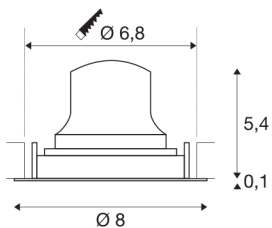

TECHNICAL DATA

Item no.:	1005590
Secondary power / secondary voltage	200mA
Height	5.5 cm
Diameter	8 cm
Installation diameter	6.8 cm
Installation depth	11 cm
Net weight	0.11 kg
Gross weight	0.118 kg
IP Code	IP 20
Safety class	III
Impact resistance class	IK02
Impact resistance	0,2 Joule
Assembly	Recessed
Assembly details	Ceiling
Wattage	7 W
Lumen	750 lm
Colour temperature	4000 Kelvin
Beam angle	20 °
Color	black
CRI	90
UGR ≤	16
LXXBXX data	L80B50