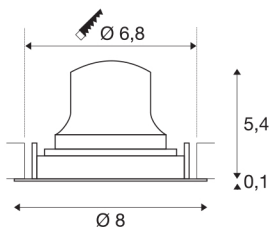

TECHNICAL DATA

Item no.:	1005592
Secondary power / secondary voltage	200mA
Height	5.5 cm
Diameter	8 cm
Installation diameter	6.8 cm
Installation depth	11 cm
Net weight	0.11 kg
Gross weight	0.118 kg
IP Code	IP 20
Safety class	III
Impact resistance class	IK02
Impact resistance	0,2 Joule
Assembly	Recessed
Assembly details	Ceiling
Wattage	7 W
Lumen	700 lm
Colour temperature	4000 Kelvin
Beam angle	40 °
Color	black
CRI	90
UGR ≤	22
LXXBXX data	L80B50