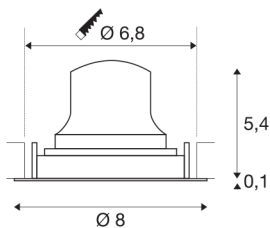

## TECHNICAL DATA

Item no.:	1005593
Secondary power / secondary voltage	200mA
Height	5.5 cm
Diameter	8 cm
Installation diameter	6.8 cm
Installation depth	11 cm
Net weight	0.11 kg
Gross weight	0.118 kg
IP Code	IP 20
Safety class	III
Impact resistance class	IK02
Impact resistance	0,2 Joule
Assembly	Recessed
Assembly details	Ceiling
Wattage	7 W
Lumen	730 lm
Colour temperature	4000 Kelvin
Beam angle	40 °
Color	black
CRI	90
UGR ≤	22
LXXBXX data	L80B50