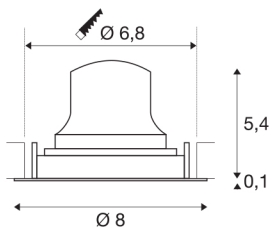

TECHNICAL DATA

Item no.:	1005594
Secondary power / secondary voltage	200mA
Height	5.5 cm
Diameter	8 cm
Installation diameter	6.8 cm
Installation depth	11 cm
Net weight	0.11 kg
Gross weight	0.118 kg
IP Code	IP 20
Safety class	III
Impact resistance class	IK02
Impact resistance	0,2 Joule
Assembly	Recessed
Assembly details	Ceiling
Wattage	7 W
Lumen	730 lm
Colour temperature	4000 Kelvin
Beam angle	40 °
Color	black
CRI	90
UGR ≤	22
LXXBXX data	L80B50