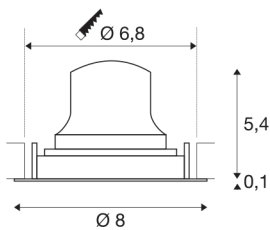

TECHNICAL DATA

Item no.:	1005595
Secondary power / secondary voltage	200mA
Height	5.5 cm
Diameter	8 cm
Installation diameter	6.8 cm
Installation depth	11 cm
Net weight	0.11 kg
Gross weight	0.118 kg
IP Code	IP 20
Safety class	III
Impact resistance class	IK02
Impact resistance	0,2 Joule
Assembly	Recessed
Assembly details	Ceiling
Wattage	7 W
Lumen	710 lm
Colour temperature	4000 Kelvin
Beam angle	55 °
Color	black
CRI	90
UGR ≤	25
LXXBXX data	L80B50