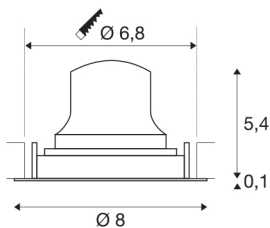

## TECHNICAL DATA

Item no.:	1005596
Secondary power / secondary voltage	200mA
Height	5.5 cm
Diameter	8 cm
Installation diameter	6.8 cm
Installation depth	11 cm
Net weight	0.11 kg
Gross weight	0.118 kg
IP Code	IP 20
Safety class	III
Impact resistance class	IK02
Impact resistance	0,2 Joule
Assembly	Recessed
Assembly details	Ceiling
Wattage	7 W
Lumen	740 lm
Colour temperature	4000 Kelvin
Beam angle	55 °
Color	black
CRI	90
UGR ≤	25
LXXBXX data	L80B50