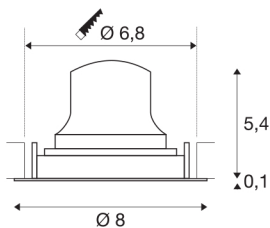

## TECHNICAL DATA

Item no.:	1005597
Secondary power / secondary voltage	200mA
Height	5.5 cm
Diameter	8 cm
Installation diameter	6.8 cm
Installation depth	11 cm
Net weight	0.11 kg
Gross weight	0.118 kg
IP Code	IP 20
Safety class	III
Impact resistance class	IK02
Impact resistance	0,2 Joule
Assembly	Recessed
Assembly details	Ceiling
Wattage	7 W
Lumen	740 lm
Colour temperature	4000 Kelvin
Beam angle	55 °
Color	black
CRI	90
UGR ≤	25
LXXBXX data	L80B50